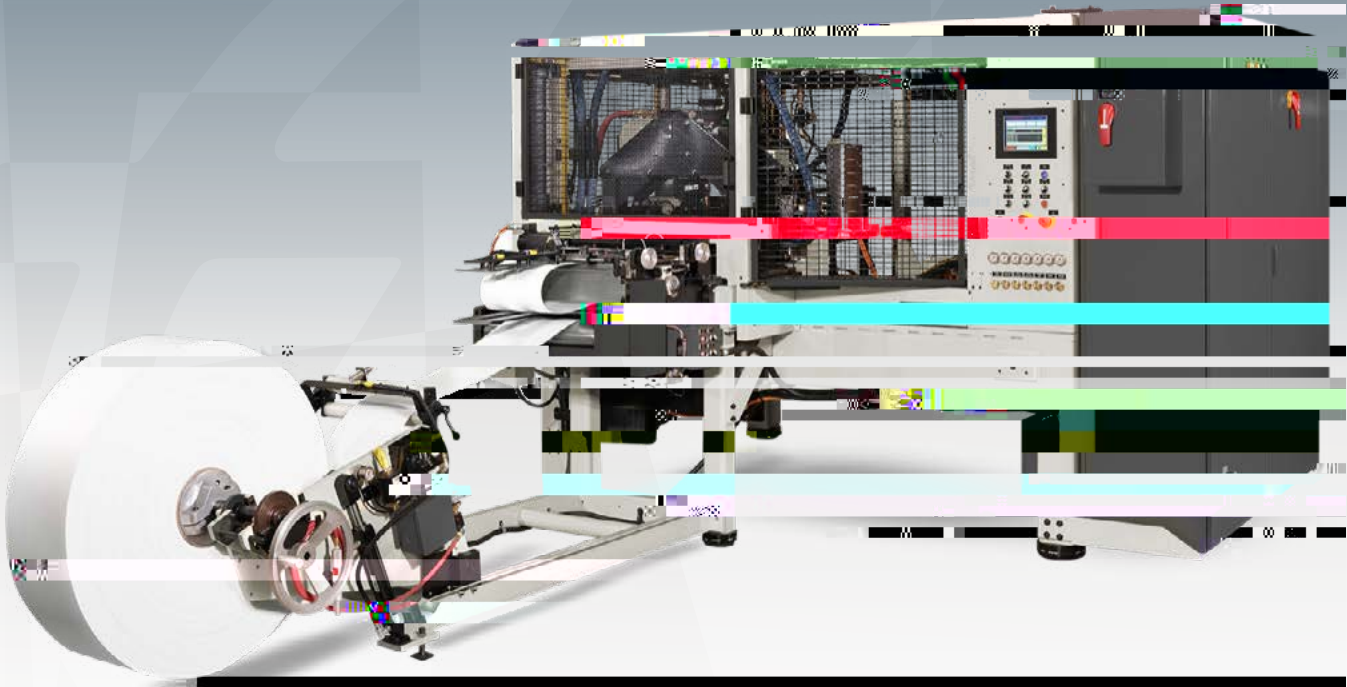

**INNOVATION
THROUGH
CUSTOMIZATION**

OW 2001S
Cup & Container Overwrap Machine

—

Contact Paper Machinery Corporation's dedicated sales representatives
for more information or to schedule a demonstration.